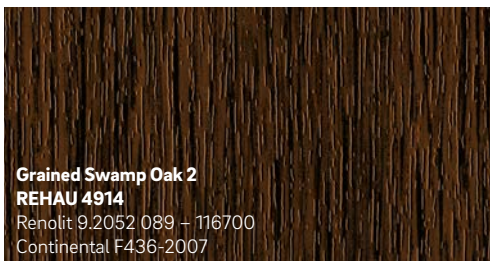

2 REHAU's foil laminate designs are pre-treated with adhesive and applied to the window profile with a special procedure that firmly and permanently bonds them to the profile.

Architectural freedom

With REHAU, you can do more than choose your own colour scheme; you can also take your pick from almost all of our design options.

The colours shown may differ from the original foil colours for printing reasons. In special cases, delivery times may differ due to the increased production costs.

* Only single-sided lamination is available as standard