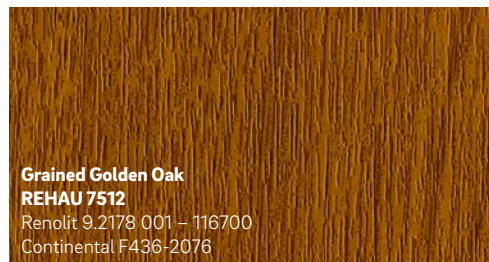

2 REHAU's foil laminate designs are pre-treated with adhesive and applied to the window profile with a special procedure that firmly and permanently bonds them to the profile.

Architectural freedom

With REHAU, you can do more than choose your own colour scheme; you can also take your pick from almost all of our design options.