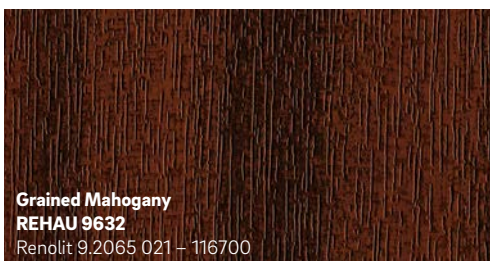

2 REHAU's foil laminate designs are pre-treated with adhesive and applied to the window profile with a special procedure that firmly and permanently bonds them to the profile.

Architectural freedom

With REHAU, you can do more than choose your own colour scheme; you can also take your pick from almost all of our design options.