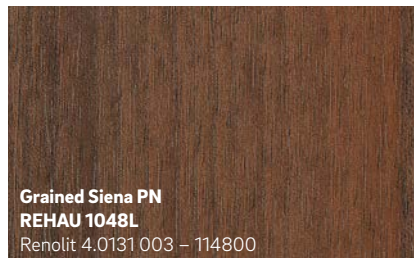

2 REHAU's foil laminate designs are pre-treated with adhesive and applied to the window profile with a special procedure that firmly and permanently bonds them to the profile.

Architectural freedom

With REHAU, you can do more than choose your own colour scheme; you can also take your pick from almost all of our design options.

Powerful and expressive

Warm and cosy

Extraordinary and impressive

Cool and elegant

The colours shown may differ from the original foil colours for printing reasons.

Would you like to find out more about REHAU windows?
Your window specialist will be delighted to advise you!