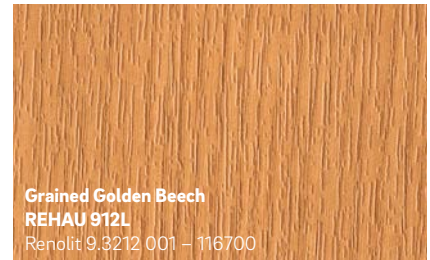

2 REHAU's foil laminate designs are pre-treated with adhesive and applied to the window profile with a special procedure that firmly and permanently bonds them to the profile.

Architectural freedom

With REHAU, you can do more than choose your own colour scheme; you can also take your pick from almost all of our design options.

Powerful and expressive

Warm and cosy

Extraordinary and impressive

Cool and elegant

The colours shown may differ from the original foil colours for printing reasons.

Would you like to find out more about REHAU windows?
Your window specialist will be delighted to advise you!