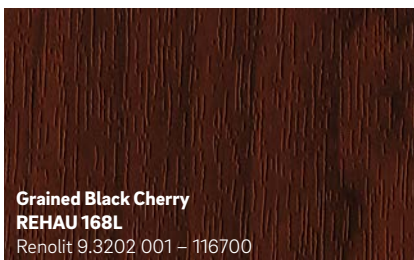

Powerful and expressive