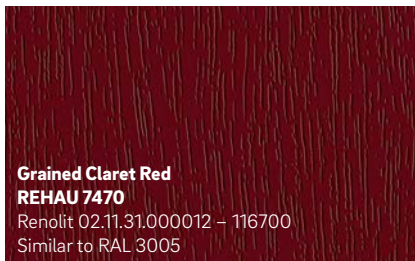

Extraordinary and impressive