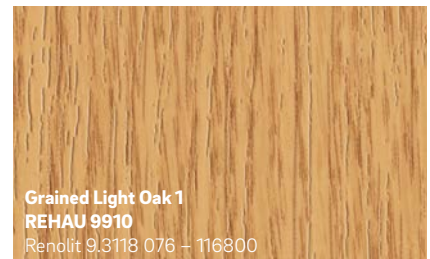

Warm and cosy