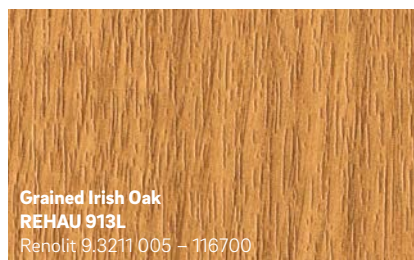

Warm and cosy