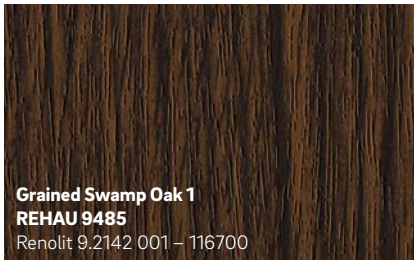

2 REHAU's foil laminate designs are pre-treated with adhesive and applied to the window profile with a special procedure that firmly and permanently bonds them to the profile.

Architectural freedom

With REHAU, you can do more than choose your own colour scheme; you can also take your pick from almost all of our design options.

Powerful and expressive

Warm and cosy

Extraordinary and impressive

Cool and elegant

The colours shown may differ from the original foil colours for printing reasons.

Would you like to find out more about REHAU windows?
Your window specialist will be delighted to advise you!