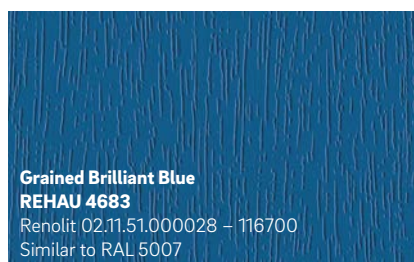

Powerful and expressive

Warm and cosy

Extraordinary and impressive

Cool and elegant

The colours shown may differ from the original foil colours for printing reasons.

Would you like to find out more about REHAU windows?
Your window specialist will be delighted to advise you!