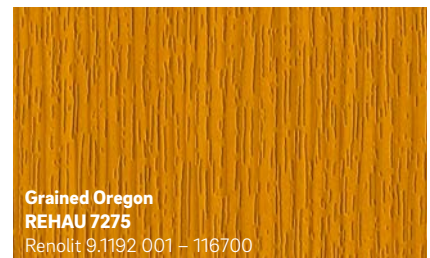

2 REHAU's foil laminate designs are pre-treated with adhesive and applied to the window profile with a special procedure that firmly and permanently bonds them to the profile.

Architectural freedom

With REHAU, you can do more than choose your own colour scheme; you can also take your pick from almost all of our design options.

Powerful and expressive

Warm and cosy

Extraordinary and impressive

Cool and elegant

The colours shown may differ from the original foil colours for printing reasons.

Would you like to find out more about REHAU windows?
Your window specialist will be delighted to advise you!