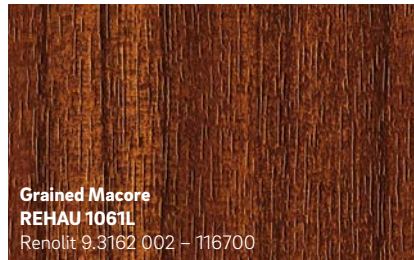

2 REHAU's foil laminate designs are pre-treated with adhesive and applied to the window profile with a special procedure that firmly and permanently bonds them to the profile.

Architectural freedom

With REHAU, you can do more than choose your own colour scheme; you can also take your pick from almost all of our design options.

Powerful and expressive

Warm and cosy

Extraordinary and impressive

Cool and elegant

The colours shown may differ from the original foil colours for printing reasons.

Would you like to find out more about REHAU windows?
Your window specialist will be delighted to advise you!