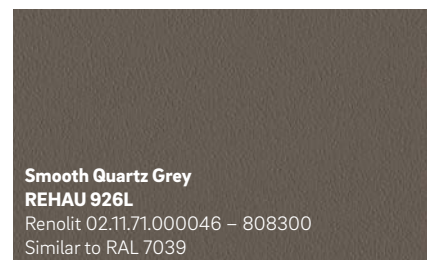

Powerful and expressive

Warm and cosy

Extraordinary and impressive

Cool and elegant

The colours shown may differ from the original foil colours for printing reasons.

Would you like to find out more about REHAU windows?
Your window specialist will be delighted to advise you!