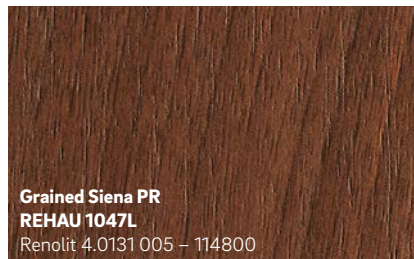

2 REHAU's foil laminate designs are pre-treated with adhesive and applied to the window profile with a special procedure that firmly and permanently bonds them to the profile.

Architectural freedom

With REHAU, you can do more than choose your own colour scheme; you can also take your pick from almost all of our design options.

Powerful and expressive

Warm and cosy

Extraordinary and impressive

Cool and elegant

The colours shown may differ from the original foil colours for printing reasons.

Would you like to find out more about REHAU windows?
Your window specialist will be delighted to advise you!