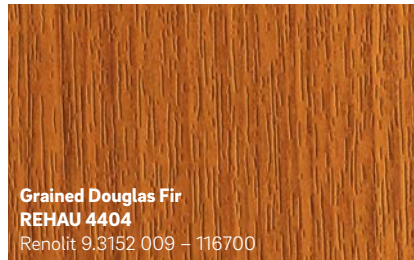

2 REHAU's foil laminate designs are pre-treated with adhesive and applied to the window profile with a special procedure that firmly and permanently bonds them to the profile.

Architectural freedom

With REHAU, you can do more than choose your own colour scheme; you can also take your pick from almost all of our design options.

Powerful and expressive

Warm and cosy

Extraordinary and impressive

Cool and elegant

The colours shown may differ from the original foil colours for printing reasons.

Would you like to find out more about REHAU windows?
Your window specialist will be delighted to advise you!