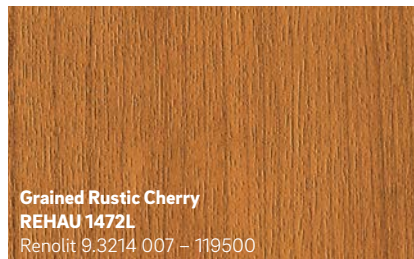

Warm and cosy