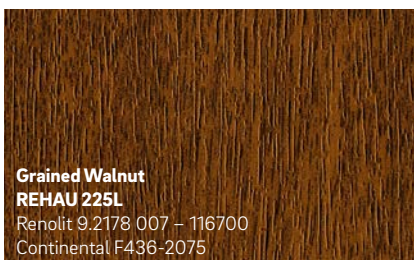

2 REHAU's foil laminate designs are pre-treated with adhesive and applied to the window profile with a special procedure that firmly and permanently bonds them to the profile.

Architectural freedom

With REHAU, you can do more than choose your own colour scheme; you can also take your pick from almost all of our design options.

Powerful and expressive

Warm and cosy

Extraordinary and impressive

Cool and elegant

The colours shown may differ from the original foil colours for printing reasons.

Would you like to find out more about REHAU windows?
Your window specialist will be delighted to advise you!